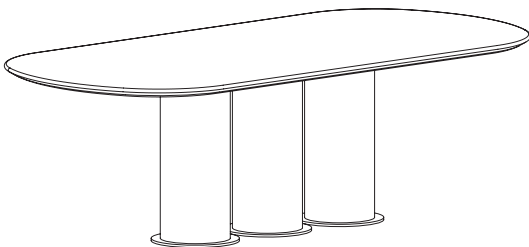

DESCRIPTION

Inspired by the visual weight of symmetry, the 'Columnna' dining table is simple in composition, comprising of three column-like legs and an elegantly curved table top that cantilevers out from its central mass.

*All pieces are made to order - custom sizing available by request

DINING TABLE

84" L X 46" W X 29.5" H

96" L X 46" W X 29.5" H

MATERIALS | FINISHES

Walnut - Natural, Bleached, Ebonized, Graphite

Oak - Natural, Bleached, Ebonized, Graphite