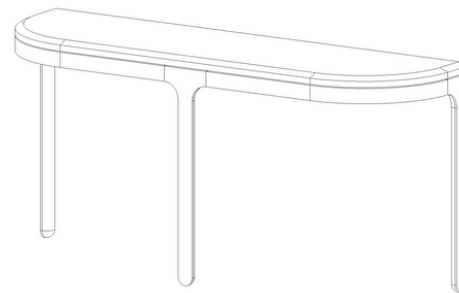

DRAWING INSPIRATION FROM ANCIENT ARCHITECTURE, THIS SERIES IS PARED DOWN TO THE ESSENTIAL STRUCTURE, WHILE BLENDING TRADITIONAL DETAILING THROUGH A CONTEMPORARY APPROACH.

SIZING

| | |
|----------|------------------|
| CONSOLE | 72"L 18"D X 28"H |
| DEMILUNE | 60"L 12"D X 28"H |