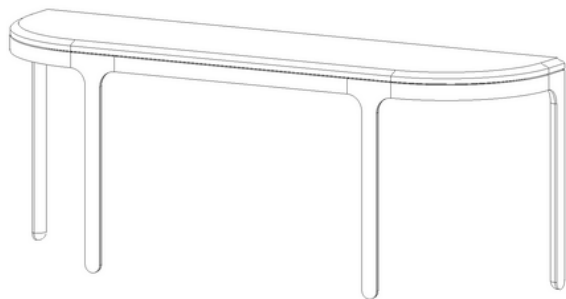

DRAWING INSPIRATION FROM ANCIENT ARCHITECTURE, THIS SERIES IS PARED DOWN TO THE ESSENTIAL STRUCTURE, WHILE BLENDING TRADITIONAL DETAILING THROUGH A CONTEMPORARY APPROACH.

SIZING

| | |
|----------|------------------|
| CONSOLE | 72"L 18"D X 28"H |
| DEMILUNE | 60"L 12"D X 28"H |