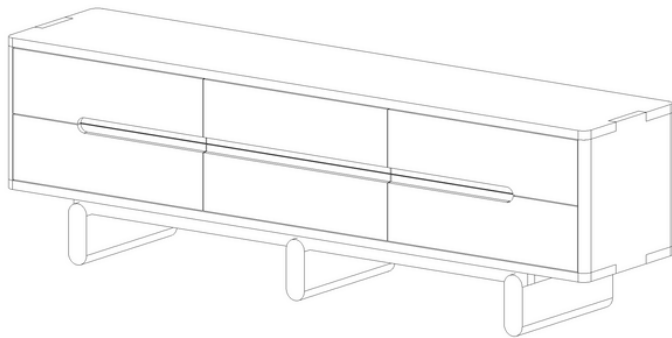

CURIO SIDEBOARD

CASTILLEJA
FURNITURE | OBJECTS

BLENDING TIME HONERED JOINERY WITH A PARED DOWN MINIMALIST AESTHETIC, THE CURIO SERIES ARE BUILT TO LAST

SIZING

6 DRAWER	96"L 21"D X 30"H 84"L 21"D X 30"H
4 DRAWER	66"L 21"D X 30"H 54"L 21"D X 30"H

PLEASE NOTE:

ALL PIECES ARE MADE TO ORDER
CUSTOM SIZING AND CONFIGURATIONS
ARE AVAILABLE BY REQUEST.

CURIO CABINET

CASTILLEJA
FURNITURE | OBJECTS

BLENDING TIME HONORED JOINERY WITH A PARED DOWN MINIMALIST AESTHETIC, THE CURIO SERIES ARE BUILT TO LAST

SIZING

2 DOOR	54" L 18" D X 60" H
	42" L 18" D X 54" H
2 DOOR	54" L 18" D X 60" H
3 INTERIOR DRAWER	42" L 18" D X 54" H
8 DRAWER	54" L 18" D X 60" H
	42" L 18" D X 54" H

PLEASE NOTE:

ALL PIECES ARE MADE TO ORDER
CUSTOM SIZING AND CONFIGURATIONS
ARE AVAILABLE BY REQUEST.