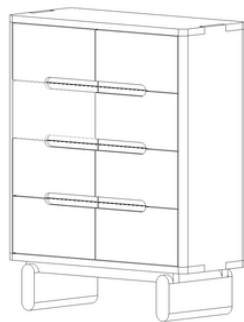

CURIO SIDEBOARD

CASTILLEJA
FURNITURE | OBJECTS

BLENDING TIME HONERED JOINERY WITH A PARED DOWN MINIMALIST AESTHETIC, THE CURIO SERIES ARE BUILT TO LAST

SIZING

6 DRAWER	96"L 21"D X 30"H 84"L 21"D X 30"H
4 DRAWER	66"L 21"D X 30"H 54"L 21"D X 30"H

PLEASE NOTE:

ALL PIECES ARE MADE TO ORDER
CUSTOM SIZING AND CONFIGURATIONS
ARE AVAILABLE BY REQUEST.

CURIO CABINET

CASTILLEJA
FURNITURE | OBJECTS

BLENDING TIME HONORED JOINERY WITH A PARED DOWN MINIMALIST AESTHETIC, THE CURIO SERIES ARE BUILT TO LAST

SIZING

2 DOOR	54" L 18" D X 60" H
	42" L 18" D X 54" H
2 DOOR	54" L 18" D X 60" H
3 INTERIOR DRAWER	42" L 18" D X 54" H
8 DRAWER	54" L 18" D X 60" H
	42" L 18" D X 54" H

PLEASE NOTE:

ALL PIECES ARE MADE TO ORDER
CUSTOM SIZING AND CONFIGURATIONS
ARE AVAILABLE BY REQUEST.