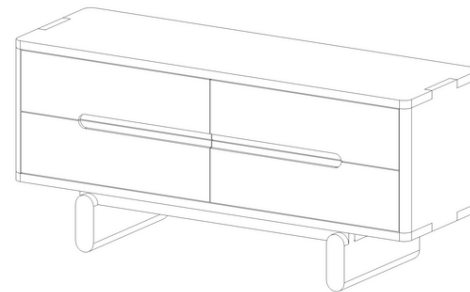

CURIO SIDEBOARD

CASTILLEJA
FURNITURE | OBJECTS

BLENDING TIME HONERED JOINERY WITH A PARED DOWN MINIMALIST AESTHETIC, THE CURIO SERIES ARE BUILT TO LAST

SIZING

6 DRAWER	96"L 21"D X 30"H 84"L 21"D X 30"H
4 DRAWER	66"L 21"D X 30"H 54"L 21"D X 30"H

PLEASE NOTE:

ALL PIECES ARE MADE TO ORDER
CUSTOM SIZING AND CONFIGURATIONS
ARE AVAILABLE BY REQUEST.

CURIO CABINET

CASTILLEJA
FURNITURE | OBJECTS

BLENDING TIME HONORED JOINERY WITH A PARED DOWN MINIMALIST AESTHETIC, THE CURIO SERIES ARE BUILT TO LAST

SIZING

2 DOOR	54" L 18" D X 60" H
	42" L 18" D X 54" H
2 DOOR	54" L 18" D X 60" H
3 INTERIOR DRAWER	42" L 18" D X 54" H
8 DRAWER	54" L 18" D X 60" H
	42" L 18" D X 54" H

PLEASE NOTE:

ALL PIECES ARE MADE TO ORDER
CUSTOM SIZING AND CONFIGURATIONS
ARE AVAILABLE BY REQUEST.