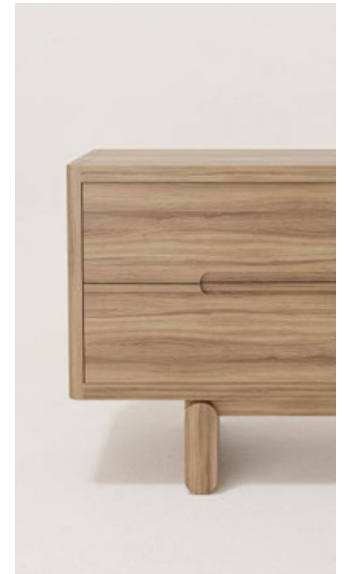

CURIO SIDEBOARD

CASTILLEJA
FURNITURE | OBJECTS

BLENDING TIME HONERED JOINERY WITH A PARED DOWN MINIMALIST AESTHETIC, THE CURIO SERIES ARE BUILT TO LAST

SIZING

6 DRAWER	96"L 21"D X 30"H 84"L 21"D X 30"H
4 DRAWER	66"L 21"D X 30"H 54"L 21"D X 30"H

PLEASE NOTE:

ALL PIECES ARE MADE TO ORDER
CUSTOM SIZING AND CONFIGURATIONS
ARE AVAILABLE BY REQUEST.

CURIO CABINET

CASTILLEJA
FURNITURE | OBJECTS

BLENDING TIME HONORED JOINERY WITH A PARED DOWN MINIMALIST AESTHETIC, THE CURIO SERIES ARE BUILT TO LAST