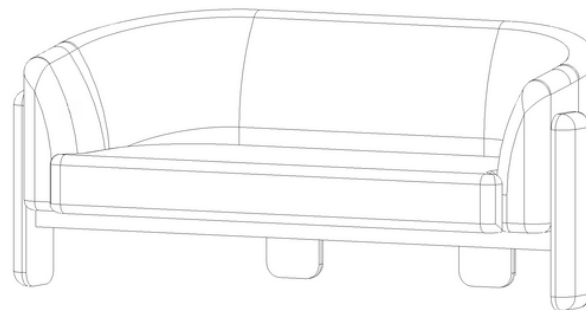

HOLLOWAY SEATING

CASTILLEJA
FURNITURE | OBJECTS

CLEAN LINES AND SIMPLE CURVES IN A SIMPLE GESTURE CREATE MOMENTS OF INTRIGUE ALL THE WAY AROUND.

SIZING

CLUB CHAIR

40" L 28" D X 27" H
24" L X 20" D X 14" H SEAT

LOVESEAT

64" L 28" D X 27" H
48" L X 20" D X 14" H SEAT

PLEASE NOTE:

ALL PIECES ARE MADE TO ORDER
CUSTOM SIZING AND CONFIGURATIONS
ARE AVAILABLE BY REQUEST.