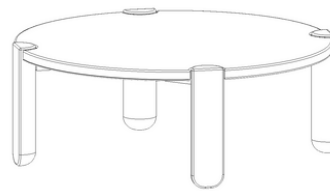

HOLLOWAY

CASTILLEJA

FURNITURE | OBJECTS

CLEAN LINES AND SIMPLE CURVES IN A SIMPLE GESTURE CREATE MOMENTS OF INTRIGUE ALL THE WAY AROUND.

SIZING

SIDE TABLE

24" L 24" D X 18" H
18" L 18" D X 16" H

COFFEE TABLE

48" L 48" D X 18" H
36" L 36" D X 18" H

DINING TABLE

48" L 48" D X 29.5" H
60" L 60" D X 29.5" H

PLEASE NOTE:

ALL PIECES ARE MADE TO ORDER
CUSTOM SIZING AND CONFIGURATIONS
ARE AVAILABLE BY REQUEST.