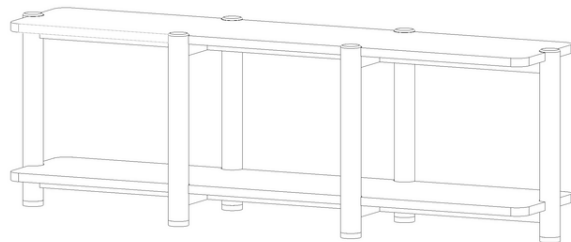

TRIBECA

CASTILLEJA
FURNITURE | OBJECTS

PROMINENT STRUCTURE ESCHEWS DETAILING TO ACHIEVE A LOOK THAT IS AT ONCE AIRY AND SOLID.

SIZING

SIDE TABLE
36" L 27" D X 27" H

CONSOLE TABLE
84" L 18" D X 28" H

COFFEE TABLE
72" L 36" D X 21" H