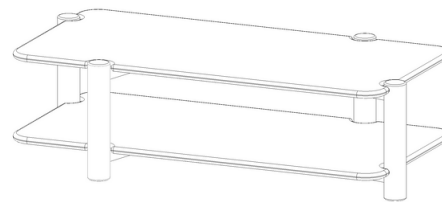

TRIBECA

CASTILLEJA
FURNITURE | OBJECTS

PROMINENT STRUCTURE ESCHEWS DETAILING TO ACHIEVE A LOOK THAT IS AT ONCE AIRY AND SOLID.

SIZING

SIDE TABLE
36" L 27" D X 27" H

CONSOLE TABLE
84" L 18" D X 28" H

COFFEE TABLE
72" L 36" D X 21" H