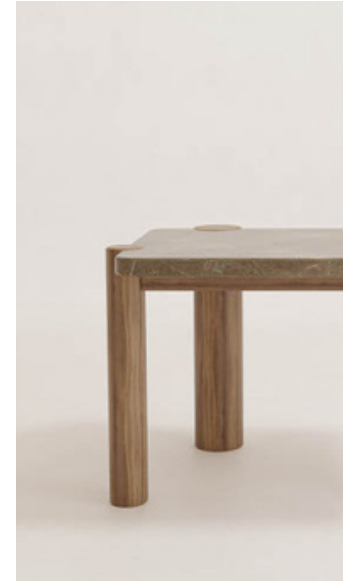

TRIBECA

CASTILLEJA
FURNITURE | OBJECTS

PROMINENT STRUCTURE ESCHEWS DETAILING TO ACHIEVE A LOOK THAT IS AT ONCE AIRY AND SOLID.

SIZING

SIDE TABLE
36" L 27" D X 27" H

CONSOLE TABLE
84" L 18" D X 28" H

COFFEE TABLE
72" L 36" D X 21" H