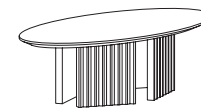

Maple - Bleached, Natural

Satin black steel, blackened steel, satin brass, polished brass, antiqued brass, blackened brass, bronze

Stone - See website for details

ROUND DINING TABLE

48" L X 48" W X 29.5" H

60" L X 60" W X 29.5" H

OVAL DINING TABLE

84" L X 48" W X 29.5" H

96" L X 54" W X 29.5" H

114" L X 54" W X 29.5" H

CAPSULE DINING TABLE

96" L X 48" W X 29.5" H

120" L X 54" W X 29.5" H

ROUND COFFEE TABLE

48" L X 48" W X 18" H

OVAL COFFEE TABLE

60" L X 31" W X 18" H

SIDE TABLE

24" L X 24" W X 26" H