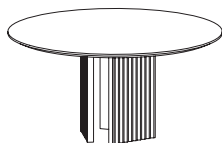

DESCRIPTION

Inspired by formal and structural uses found in the ruins of antiquity, the 'Plinth' Series implements stone and wood in a non-traditional fashion, translated into furniture with the ability to visually stand-alone without sacrificing functionality.

Maple - Bleached, Natural

Satin black steel, blackened steel, satin brass, polished brass, antiqued brass, blackened brass, bronze

Stone - See website for details

ROUND DINING TABLE

48" L X 48" W X 29.5" H

60" L X 60" W X 29.5" H

OVAL DINING TABLE

84" L X 48" W X 29.5" H

96" L X 54" W X 29.5" H

114" L X 54" W X 29.5" H

CAPSULE DINING TABLE

96" L X 48" W X 29.5" H

120" L X 54" W X 29.5" H

ROUND COFFEE TABLE

48" L X 48" W X 18" H

OVAL COFFEE TABLE

60" L X 31" W X 18" H

SIDE TABLE

24" L X 24" W X 26" H