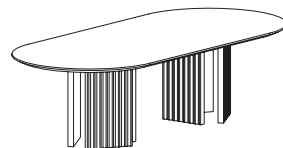

DESCRIPTION

Inspired by formal and structural uses found in the ruins of antiquity, the 'Plinth' Series implements stone and wood in a non-traditional fashion, translated into furniture with the ability to visually stand-alone without sacrificing functionality.

Maple - Bleached, Natural

Satin black steel, blackened steel, satin brass, polished brass, antiqued brass, blackened brass, bronze

Stone - See website for details

ROUND DINING TABLE

48" L X 48" W X 29.5" H

60" L X 60" W X 29.5" H

OVAL DINING TABLE

84" L X 48" W X 29.5" H

96" L X 54" W X 29.5" H

114" L X 54" W X 29.5" H

CAPSULE DINING TABLE

96" L X 48" W X 29.5" H

120" L X 54" W X 29.5" H

ROUND COFFEE TABLE

48" L X 48" W X 18" H

OVAL COFFEE TABLE

60" L X 31" W X 18" H

SIDE TABLE

24" L X 24" W X 26" H