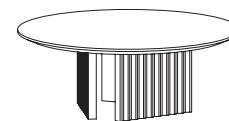

Maple - Bleached, Natural

Satin black steel, blackened steel, satin brass, polished brass, antiqued brass, blackened brass, bronze

Stone - See website for details

ROUND DINING TABLE

48" L X 48" W X 29.5" H

60" L X 60" W X 29.5" H

OVAL DINING TABLE

84" L X 48" W X 29.5" H

96" L X 54" W X 29.5" H

114" L X 54" W X 29.5" H

CAPSULE DINING TABLE

96" L X 48" W X 29.5" H

120" L X 54" W X 29.5" H

ROUND COFFEE TABLE

48" L X 48" W X 18" H

OVAL COFFEE TABLE

60" L X 31" W X 18" H

SIDE TABLE

24" L X 24" W X 26" H